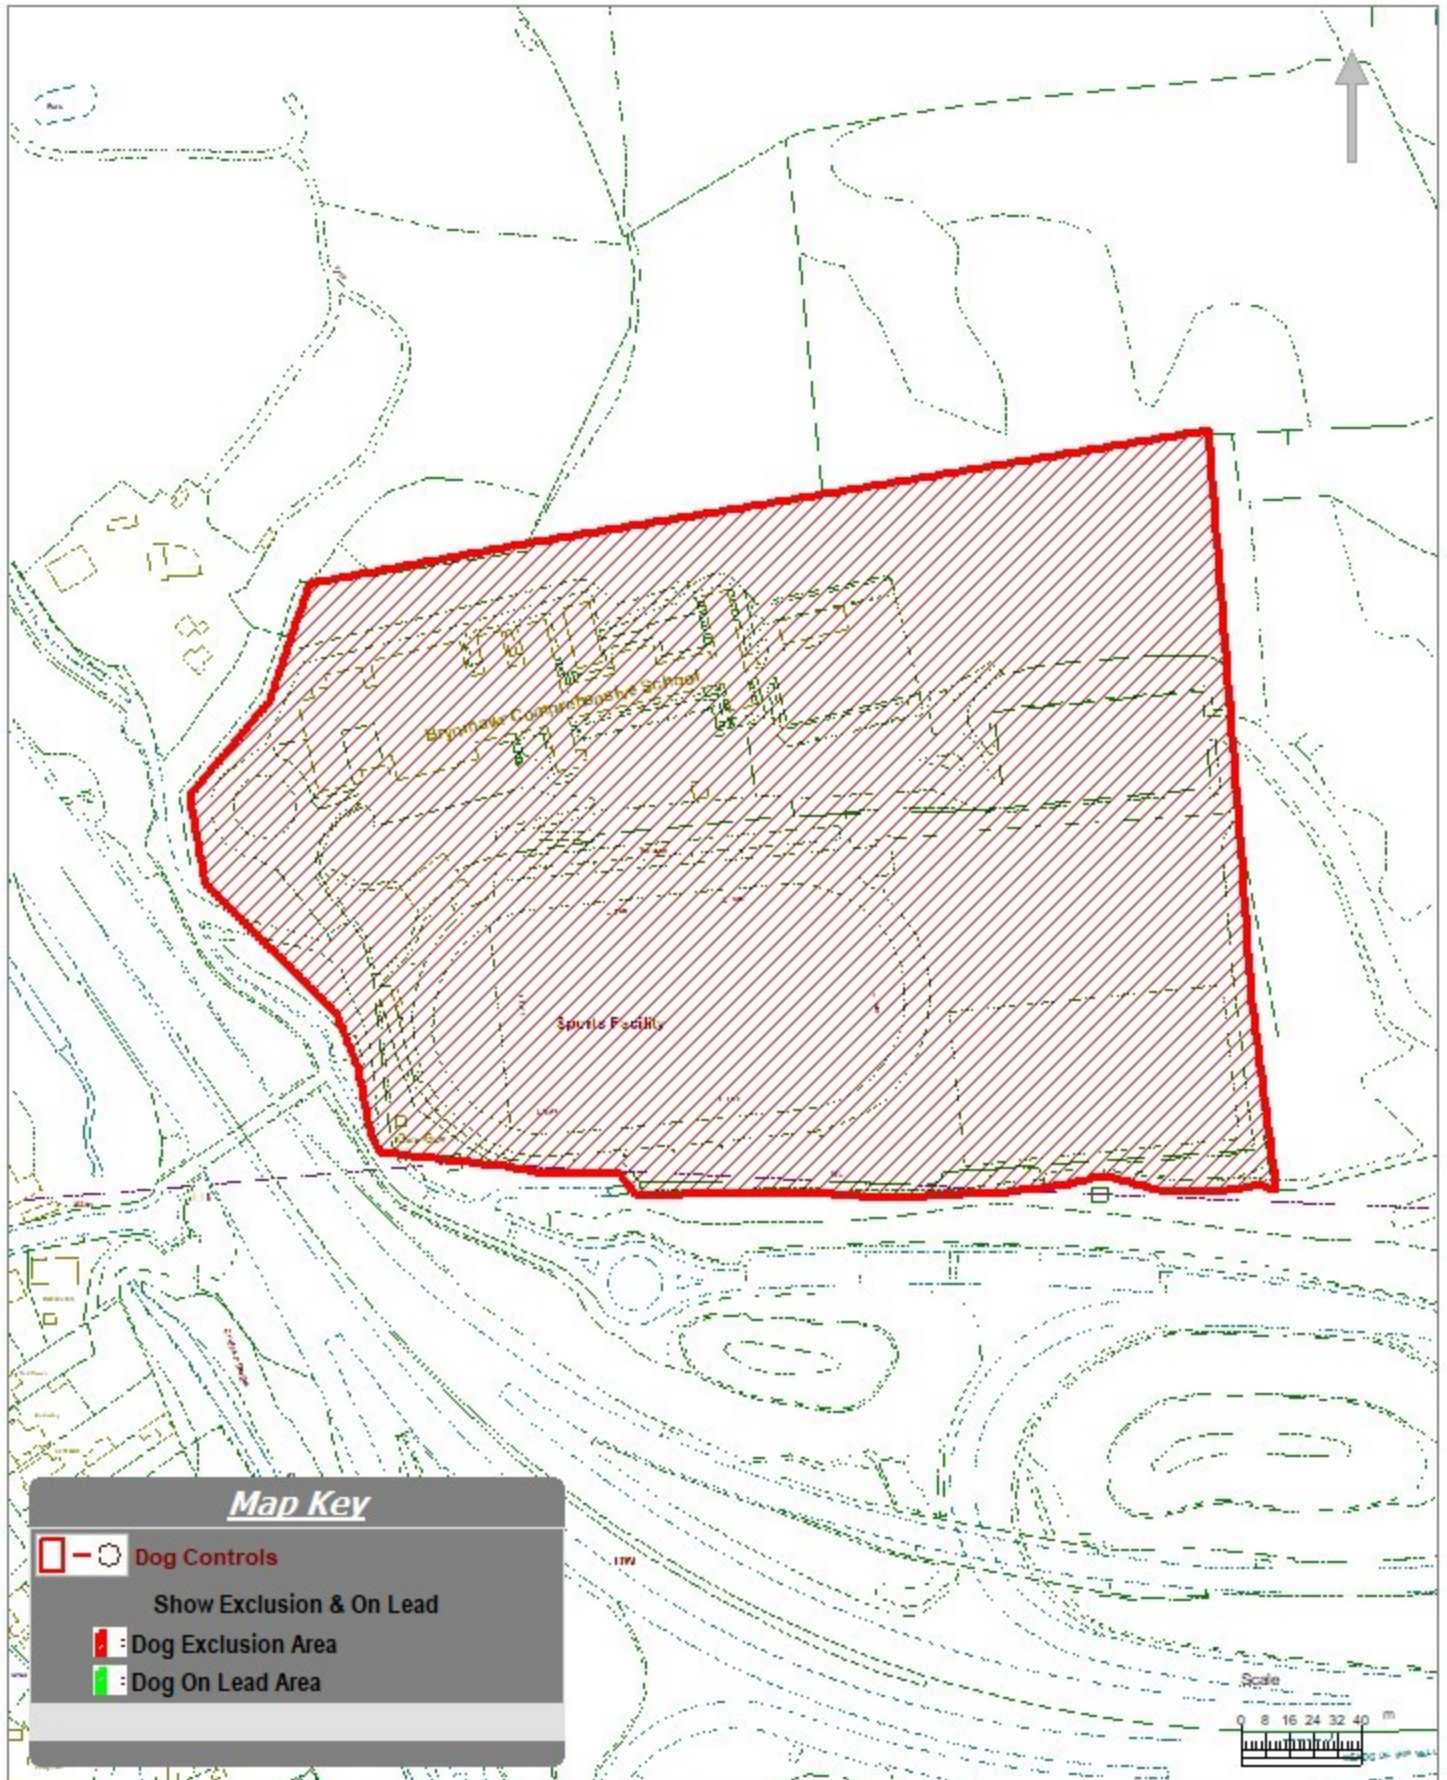

BLAENAU GWENT COUNTY BOROUGH COUNCIL

Dog Controls - Public Space Protection Order

Order Ref. No. PSPO-DC-061

Site Name Brynmawr Foundation School, Intermediate Road, Brynmawr.

Scale: 1:2500

Map Sheet Reference: SO1912SE

(C) Crown copyright. All rights reserved. Blaenau Gwent County Borough Council
OS Licence number 100042034, 2021

Map Key

Dog Controls

Show Exclusion & On Lead

Dog Exclusion Area

Dog On Lead Area

Scale